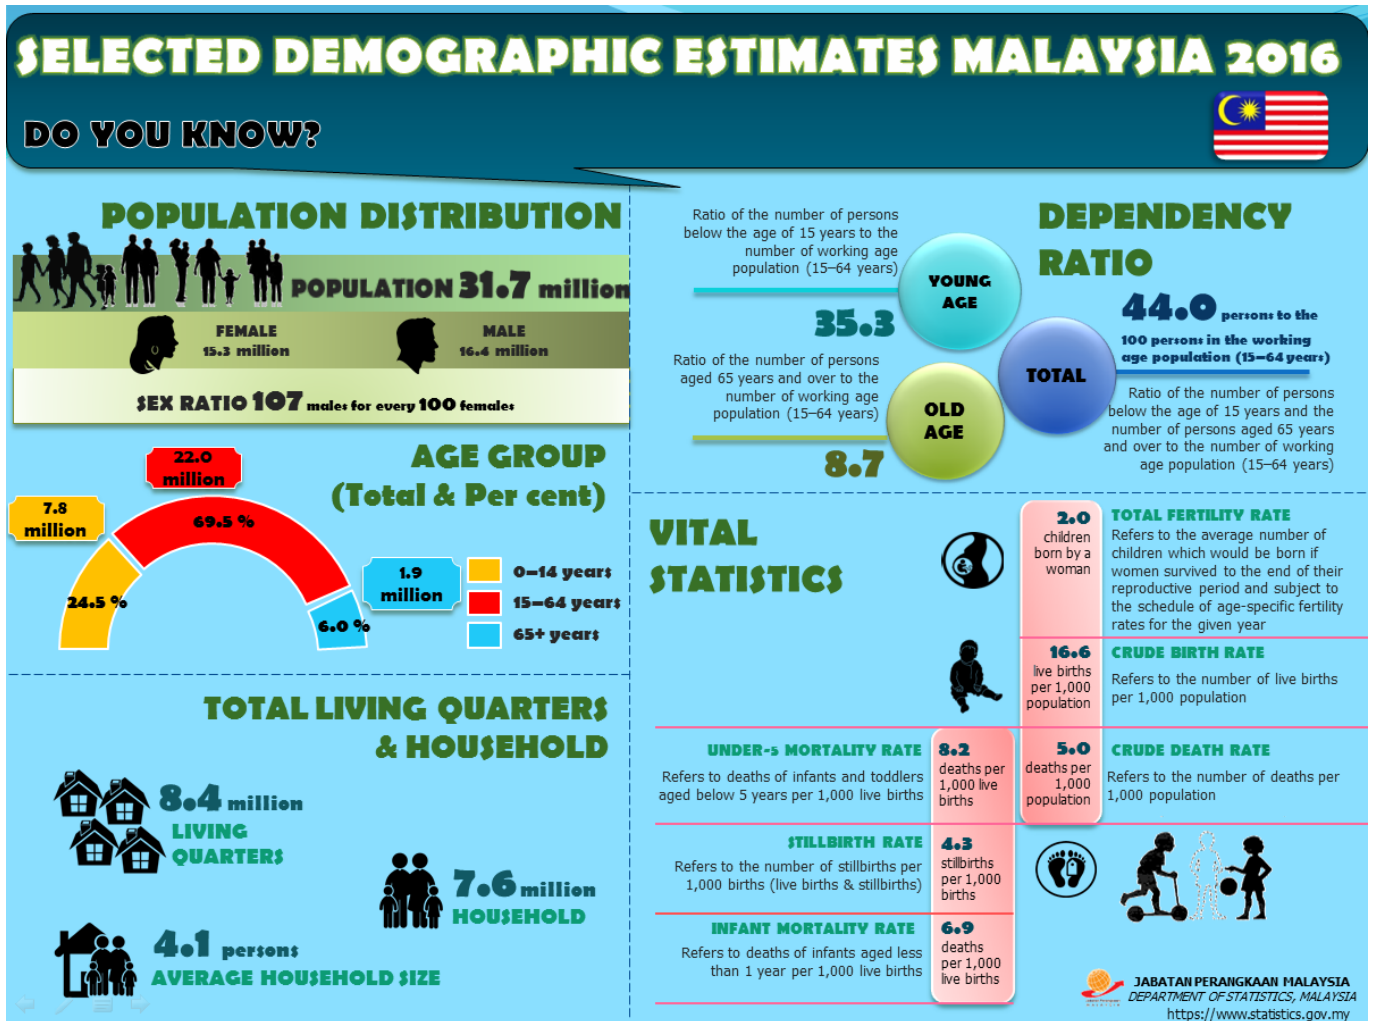

MINISTRY OF ECONOMY
DEPARTMENT OF STATISTICS MALAYSIA

SELECTED DEMOGRAPHIC ESTIMATES MALAYSIA 2016

Released By:

THE OFFICE OF CHIEF STATISTICIAN MALAYSIA
DEPARTMENT OF STATISTICS, MALAYSIA
#myHariBulan# #myBulan# #myTahun#